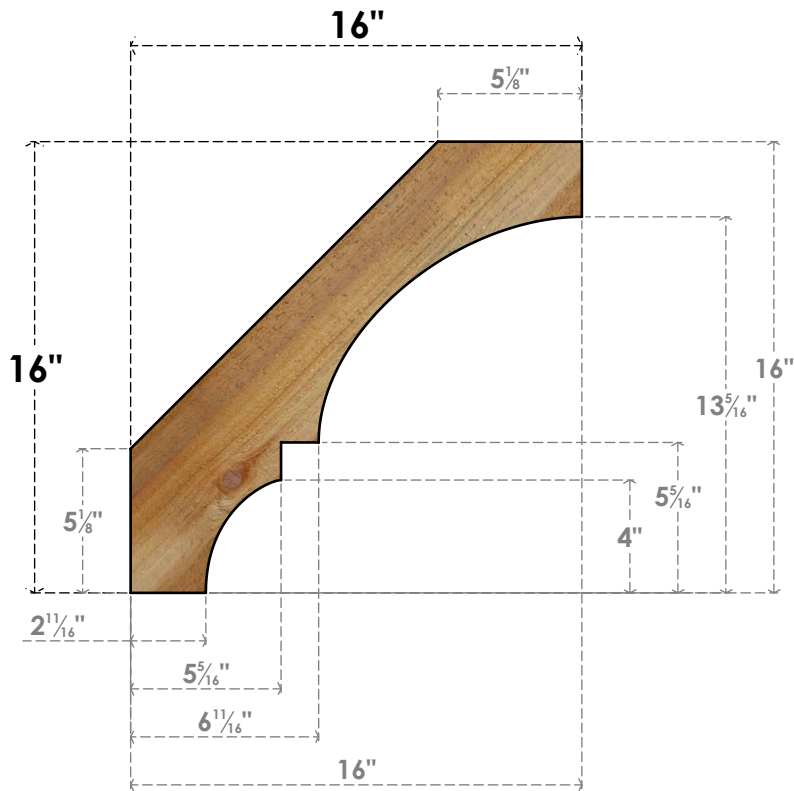

BRC06X16X16BOA00RWR

6"W X 16"D X 16"H BALBOA ROUGH SAWN BRACE, WESTERN RED CEDAR

SIDE

FRONT

EKENA MILLWORK
 2300 WEST MAIN ST.
 CLARKSVILLE, TX 75426
 TOLL FREE: 866-607-0453
 WWW.EKENAMILLWORK.COM

NOTES

1. INSTALLATION TO BE COMPLETED IN ACCORDANCE WITH MANUFACTURER'S SPECIFICATIONS.
2. DRAWING MAY NOT BE TO SCALE
3. THIS DRAWING IS INTENDED FOR DESIGN AND PLANNING PURPOSES ONLY.
4. ALL INFORMATION CONTAINED HEREIN WAS CURRENT AT THE TIME OF DEVELOPMENT BUT MUST BE REVIEWED AND APPROVED BY THE PRODUCT MANUFACTURER TO BE CONSIDERED ACCURATE.
5. PRODUCTS ARE NOT KILN DRIED. THIS ITEM IS UNIQUE AND WILL CONTAIN THE NATURAL VARIATIONS THAT THE WOOD SPECIES OFFERS. THIS MAY RESULT IN VARIATIONS UP TO 1/4"